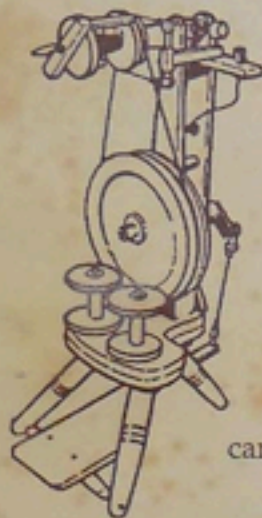

Folding wheel

The ingenious design of this wheel makes it possible for you to simply fold up your wheel and take your spinning anywhere.

Lightweight and easy to carry, this wheel is ideal for the spinner who enjoys attending meetings, spin-ins, or simply spinning with friends.