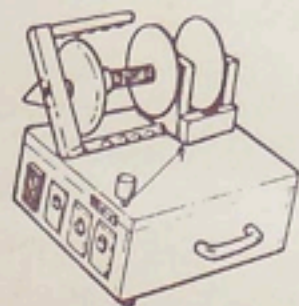

Electric wheel

Quiet and efficient, our electric wheel features multiple speeds, quiet operation, easy reversing for plying, and large bobbins.

Purpose designed and with a quality motor, the unit incorporates a fold away cord for easy carrying.