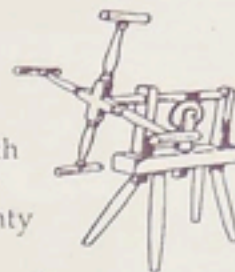

Accessories

Made from New Zealand native timbers, MAJACRAFT accessories have been carefully designed to help you get the best possible use out of your wheel and enjoyment out of your hobby.

Rotary skeiner -

pop goes the weasel
An old fashioned rotary skeiner / yarn winder with a one and a quarter metre circumference and an eighty turn counter.

The design dates from the mid eighteenth century - an interesting, useful and practical device.

Spinning chair

Traditional spinning chair with a seventeen inch seat height.

Lazy Kate

A much improved accessory with sturdy feet and special wool guides.

Extra bobbins

Large capacity bobbins with double bearing centre.