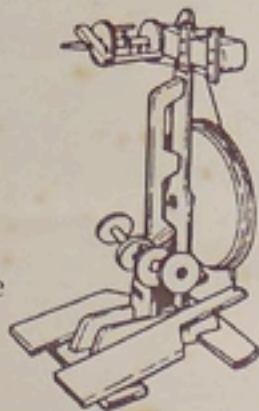

Double pedal wheel

Featuring two pedals which operate alternately, this spinning wheel enables you to sit in a comfortable chair and pedal with both feet, avoiding tired legs and the all too common aching back.

The orifice and flyer are fully adjustable to a height and position to suit you.

Folding wheel

The ingenious design of this wheel makes it possible for you to simply fold up your wheel and take your spinning anywhere.

pop goes the weasel
An old fashioned rotary skeiner / yarn winder with a one and a quarter metre circumference and an eighty turn counter.

The design dates from the mid eighteenth century - an interesting, useful and practical device.