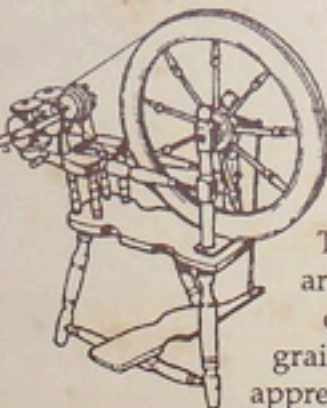

Norwegian wheel

This classic design is not just a superbly steady wheel to spin with - it's also a lovely piece of furniture.

The spokes and turnings are fine, the timber is specially selected for good grain and colour, and you'll appreciate the bias weighting of the wheel for easy starting.